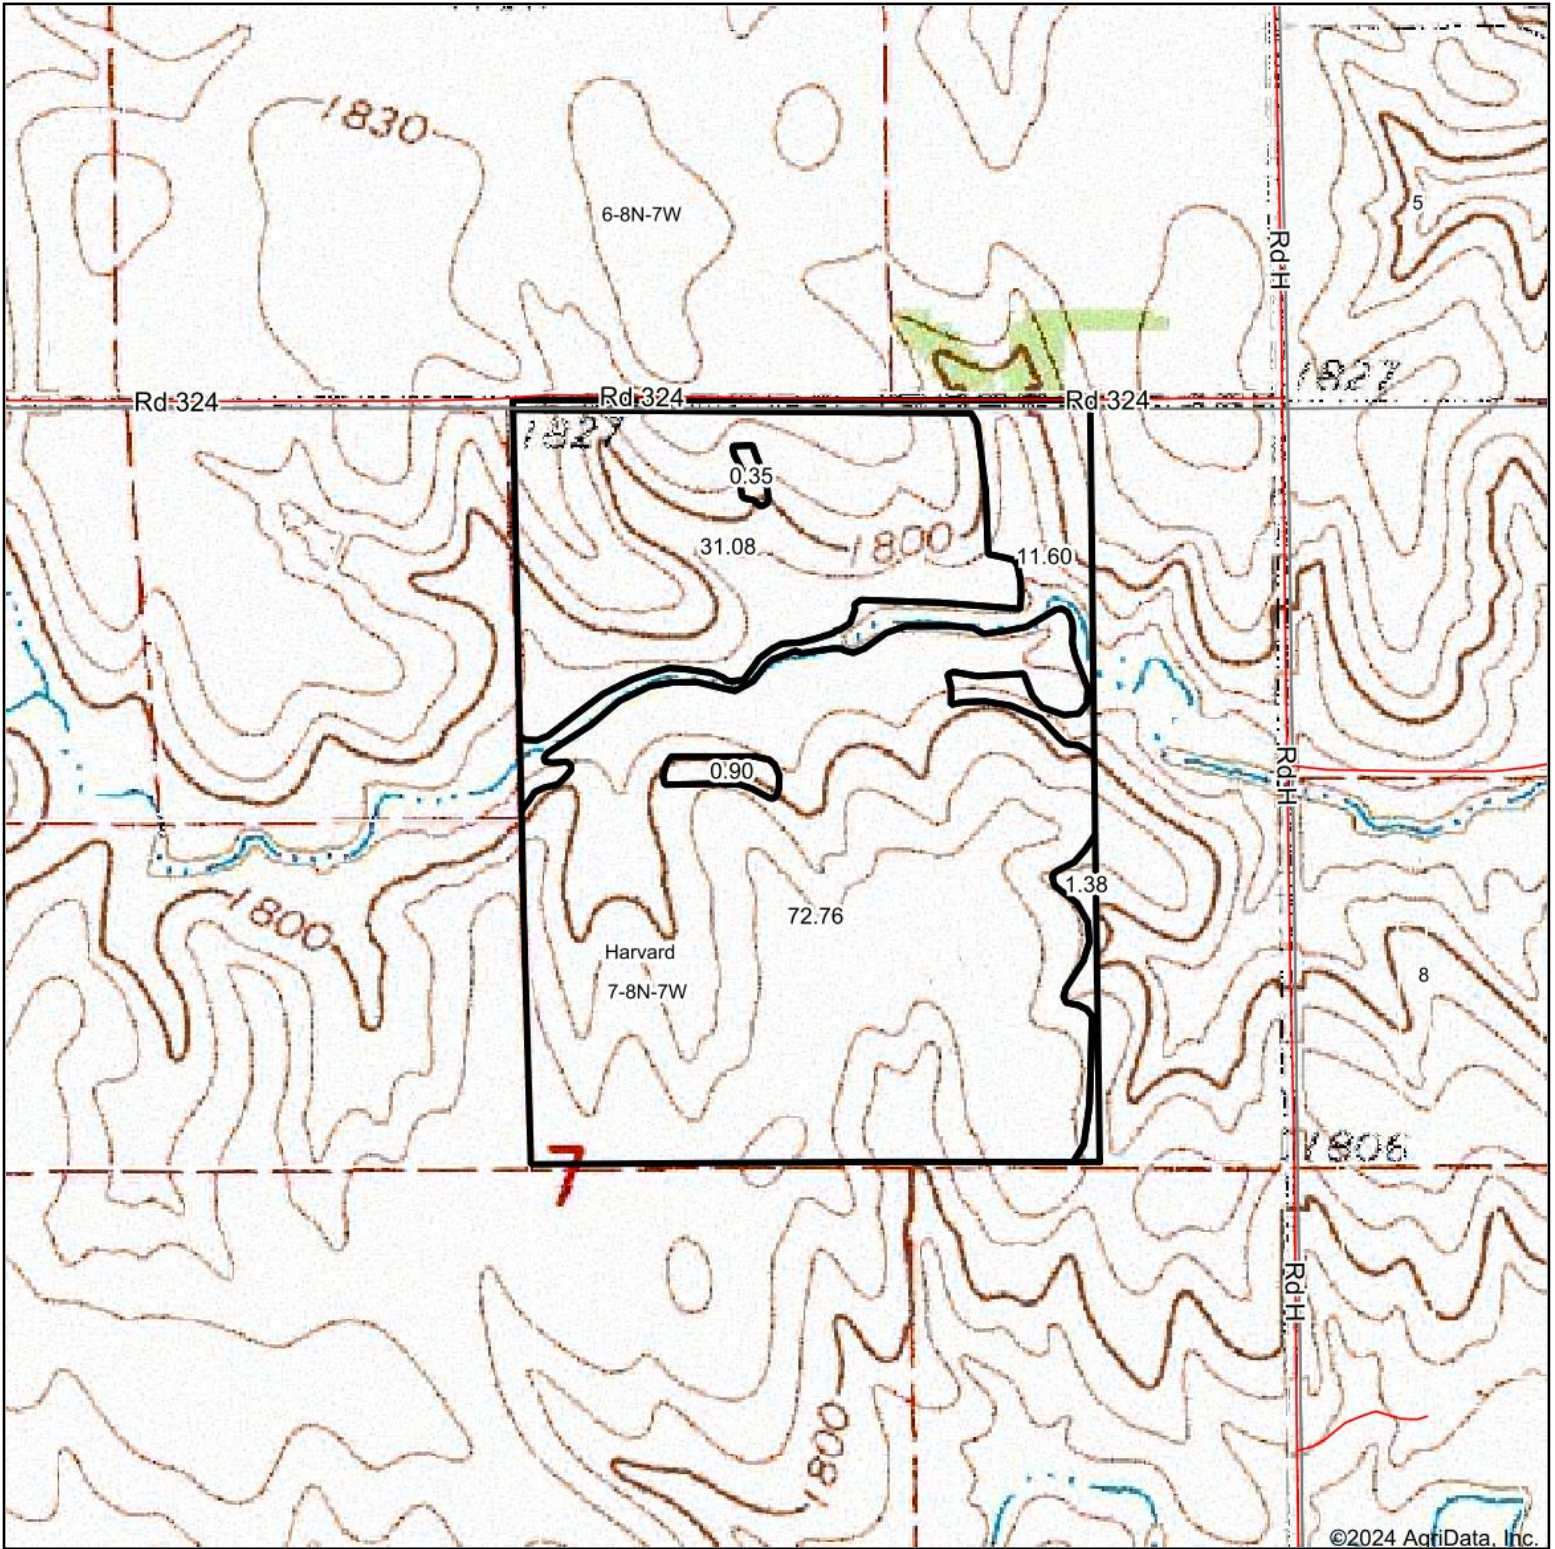

Topography Map

©2024 AgriData, Inc.

Map Center: 40° 40' 49.74, -98° 9' 11.55

7-8N-7W
Clay County
Nebraska

10/11/2024

Maps Provided By:

© AgriData, Inc. 2023 www.AgriDataInc.com